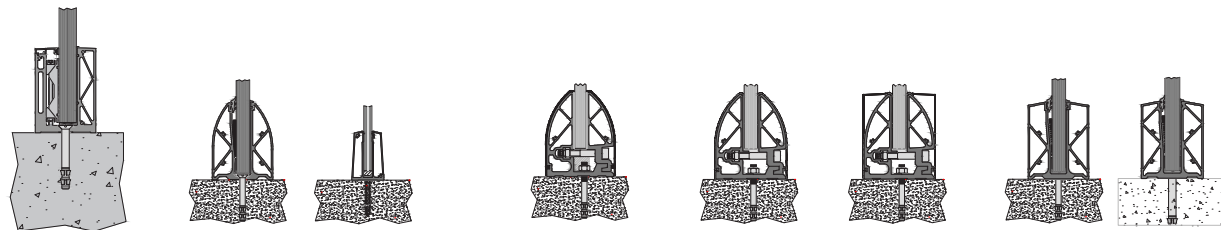

Balustrates

On Floor Installations/
Επιδαπέδιες Τοποθετήσεις